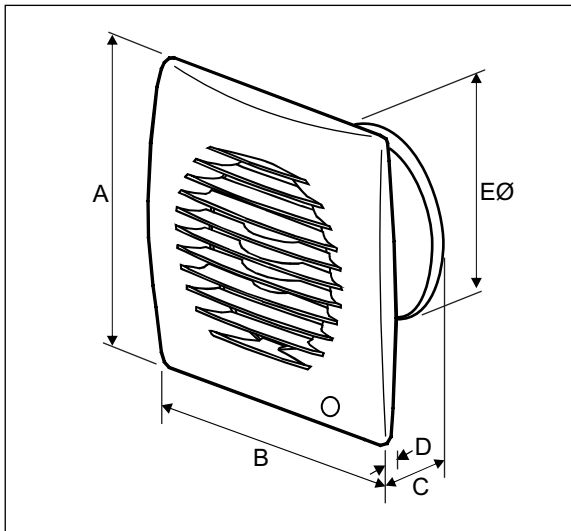

## ■ Features

- Suitable for wall or ceiling mounting in bathrooms and toilets
- Can discharge directly to the outside of an individual or central ducting system

## ■ DIMENSIONS (mm)

Model	A	B	C	D	EØ
100	158	168	82.4	19.7	99
120	180	190	101.8	26.4	118
150	200	200	129	25	152