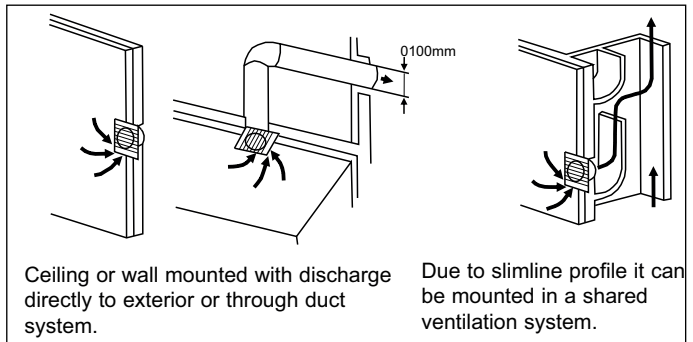

Wall & Ceiling Fan FUTURE 100T Series

A
E
X
T
R
A
C
T
F
A
N
S

■ Features

- Suitable for wall or ceiling mounting in bathrooms and toilets
- Can discharge directly to the outside of an individual or central ducting system

■ Motor

- Type - shaded-pole induction motor
- Electricity supply - 230V, single-phase, 50Hz
- Bearings - sleeve
- Maximum ambient temperature - 40°C

■ DIMENSIONS (mm)

Model	A	B	C	D	EØ
100	158	168	82.4	19.7	99
120	180	190	101.8	26.4	118
150	200	200	129	25	152

■ TECHNICAL DATA

Model	V	Hz	W	m³/hr	r.p.m.	dB(A)
100	230	50	13	95	2500	40
120	230	50	20	185	2500	45.5
150	230	50	32	280	2500	47

■ WIRING

■ SPECIAL FEATURES

Model	Neon Light	Timer
100	Yes	Yes
120	Yes	Yes
150	Yes	No