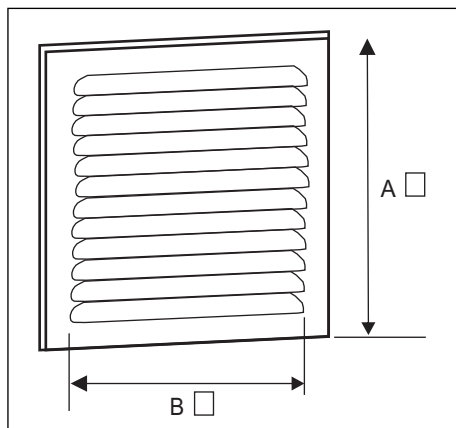

Ancillaries

↓ ANCILLARIES

Metal Air Grille MAG Series

Front

Rear

■ Features

- Metal powder coated white grille for external or internal use

■ DIMENSIONS (mm)

Model	A	B
MAG-150	150w x 150h	100w x 105h
MAG-200	200w x 200h	150w x 155h
MAG-250	250w x 250h	200w x 195h
MAG-300	300w x 300h	240w x 235h

Duct Tape PVC Series

■ Features

- Adhesive PVC duct tape supplied in 30 m lengths