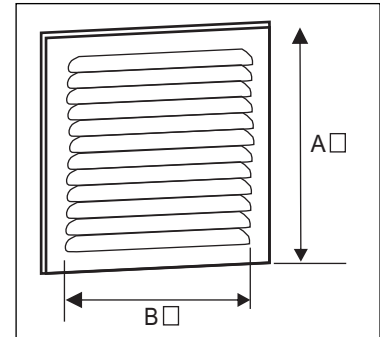

Aluminium External Grilles GRA Series

■ Features

- Aluminium externally mounted discharge / supply air grilles

■ DIMENSIONS (mm)

Model	Ext dim A □	Grille area B □	Recommended Airflow $\Delta p = 30 \text{ pa m}^2/\text{h}$
70	140 x 140	100 x 100	120
100	165 x 165	125 x 125	195
150	190 x 190	150 x 150	280
200	210 x 210	165 x 165	340
300	240 x 240	200 x 200	590

Flexible Ducting PF Series

■ Features

- Aluminium flexible ducting
- Supplied in 10m compressed lengths with 3 of the popular sizes available in 5m lengths as well

Code	Ømm	Length
PF100-10	102	10
PF100-5	102	5
PF125-10	128	10
PF125-5	128	5
PF150-10	152	10
PF150-5	152	5
PF200-10	203	10
PF250-10	254	10
PF300-10	305	10
PF350-10	357	10